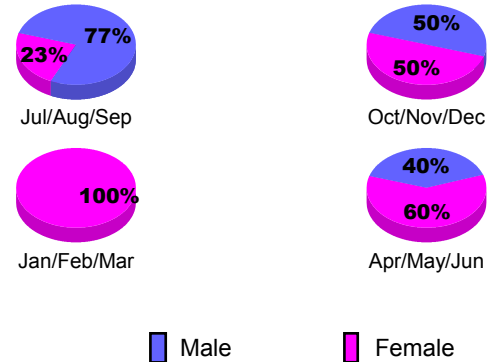

Club Results 2012-2013

Goal, New, Dropped, Gain/Loss

YTD Status Quo Clubs 2012-2013

Status Quo Clubs Compared to Status Quo Members

Club Gain/Loss 2012-2013

MEMBERSHIP

Month	Net Memb Goal	Actual New Memb	Actual Dropped Memb	Gain/Loss of Memb
2012-2013				
Jul/Aug/Sep	0	14	53	-39
Oct/Nov/Dec	0	42	16	26
Jan/Feb/Mar	0	14	31	-17
Apr/May/June	0	18	13	5
Totals	0	88	113	-25

Membership Results 2012-2013

Goal, New, Dropped, Gain/Loss

Gender Comparison 2012-2013

Membership Gain/Loss 2012-2013