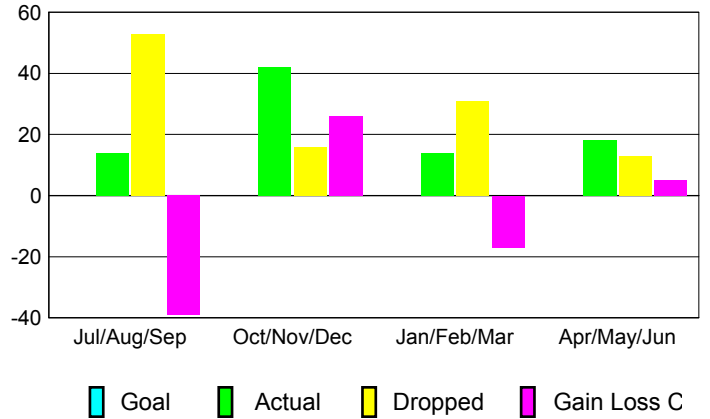

GMT: **ED LECIUS**

Location: **NEW YORK**

GMT CA: **1**

CLUBS

Month	New Club Goal	Actual New Clubs	Actual Dropped Clubs	Gain/Loss of Clubs
2012-2013				
Jul/Aug/Sep	0	0	0	0
Oct/Nov/Dec	0	0	0	0
Jan/Feb/Mar	0	0	0	0
Apr/May/June	0	0	0	0
Totals	0	0	0	0

Club Results 2012-2013

Goal, New, Dropped, Gain/Loss

YTD Status Quo Clubs 2012-2013

Status Quo Clubs Compared to Status Quo Members

Club Gain/Loss 2012-2013

MEMBERSHIP

Month	Net Memb Goal	Actual New Memb	Actual Dropped Memb	Gain/Loss of Memb
2012-2013				
Jul/Aug/Sep	0	14	53	-39
Oct/Nov/Dec	0	42	16	26
Jan/Feb/Mar	0	14	31	-17
Apr/May/June	0	18	13	5
Totals	0	88	113	-25

Membership Results 2012-2013

Goal, New, Dropped, Gain/Loss

Gender Comparison 2012-2013

Membership Gain/Loss 2012-2013